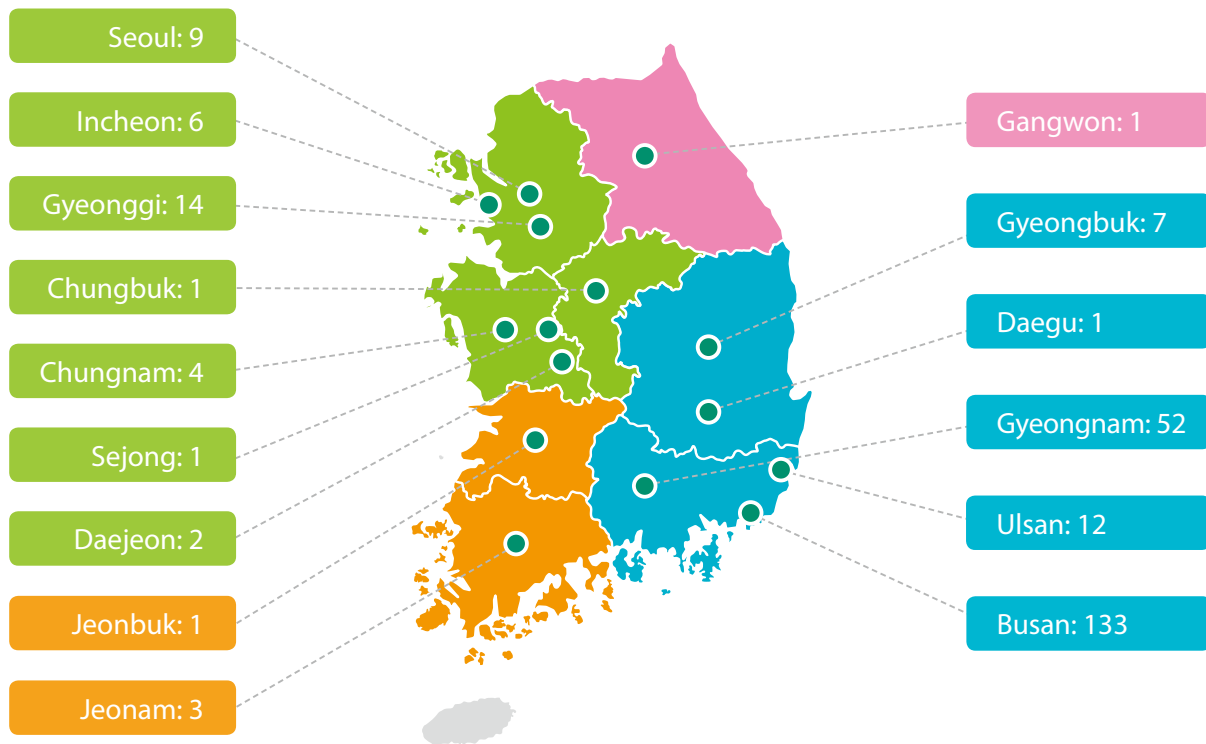

**No. of KOMEA Member Products** (As of: Dec. 31, 2019)

Department	No.	Department	No.
Propulsion Arrangement	6	Safety Equipment	9
Auxiliary Arrangement	63	Outfitting	17
Piping Equipment	31	Electric / Electronics	43
Mooring/Cargo Arrangement	19	Others	26
Nautical Equipment	12		
Accommodation Equipment	21	Total	247

**Members Location** (As of: Dec. 31, 2019)

(Unit: No. of Companies)

Source: Korea Marine Equipment Association (KOMEA)